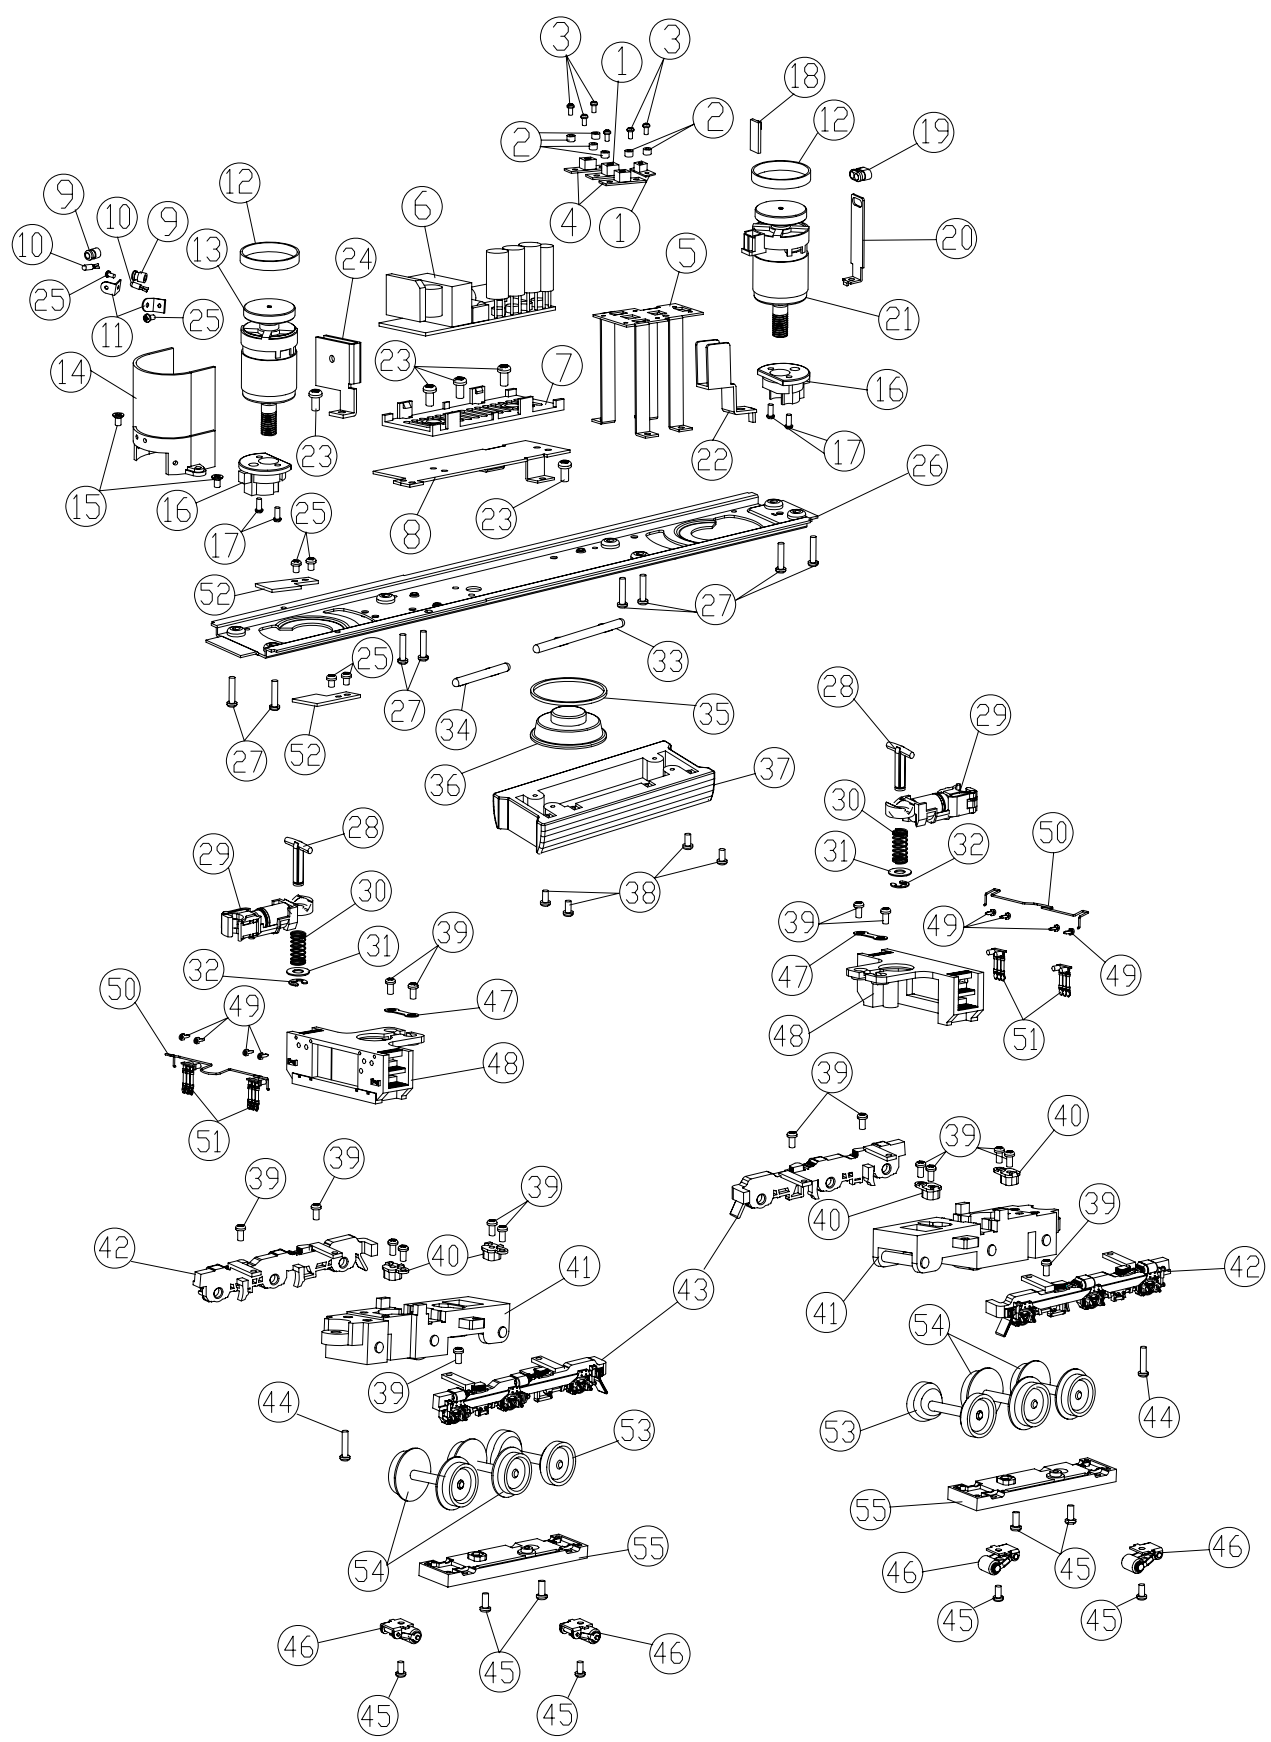

SD70ACe Diesel Engine

Chassis