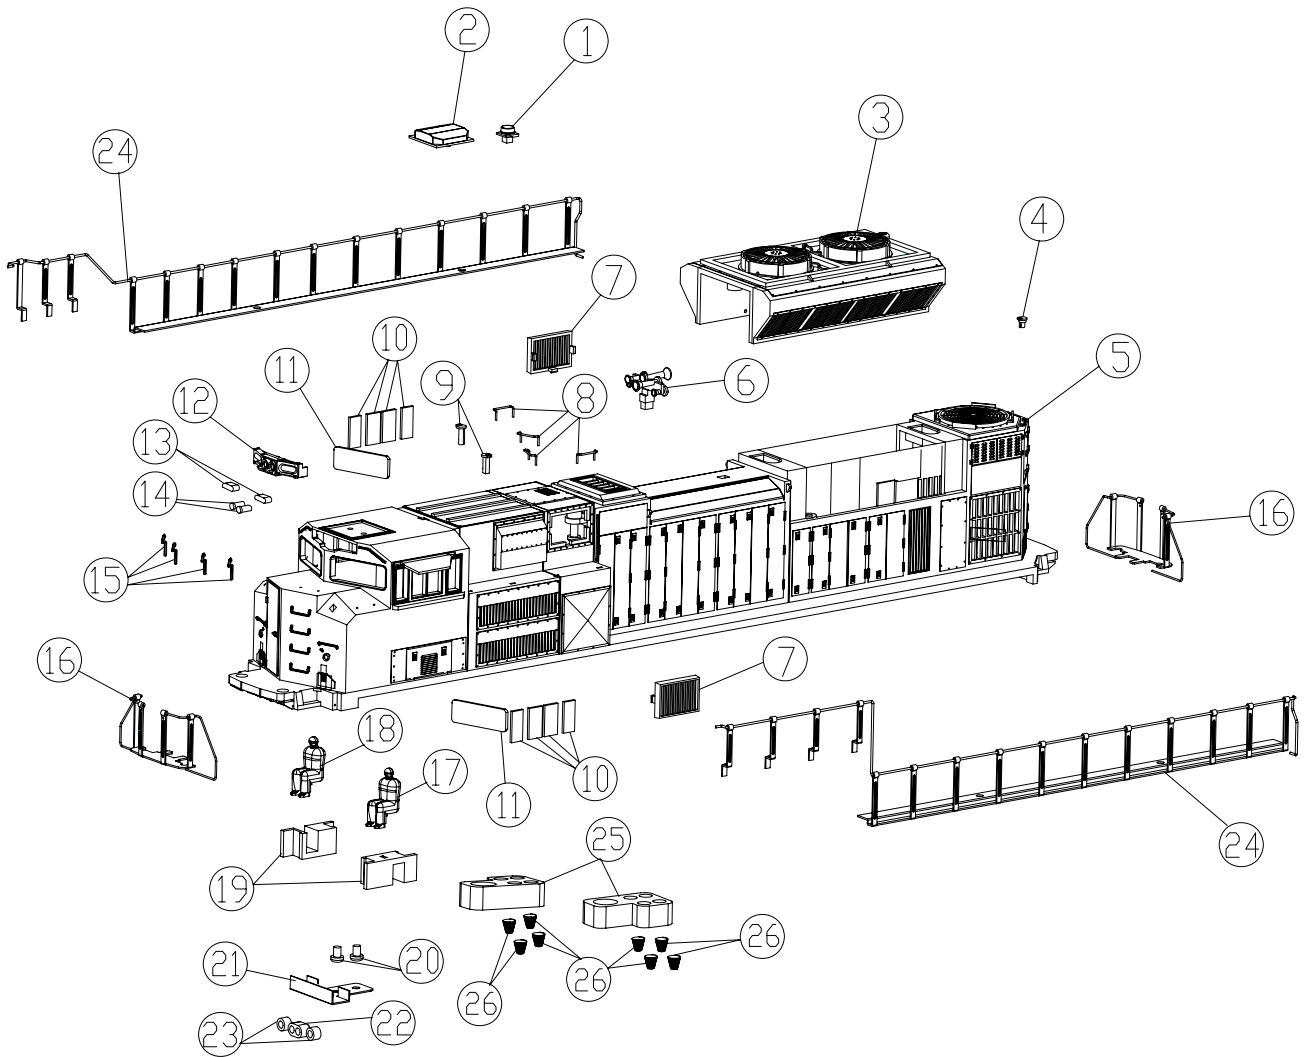

SD70ACe Diesel Engine

Body