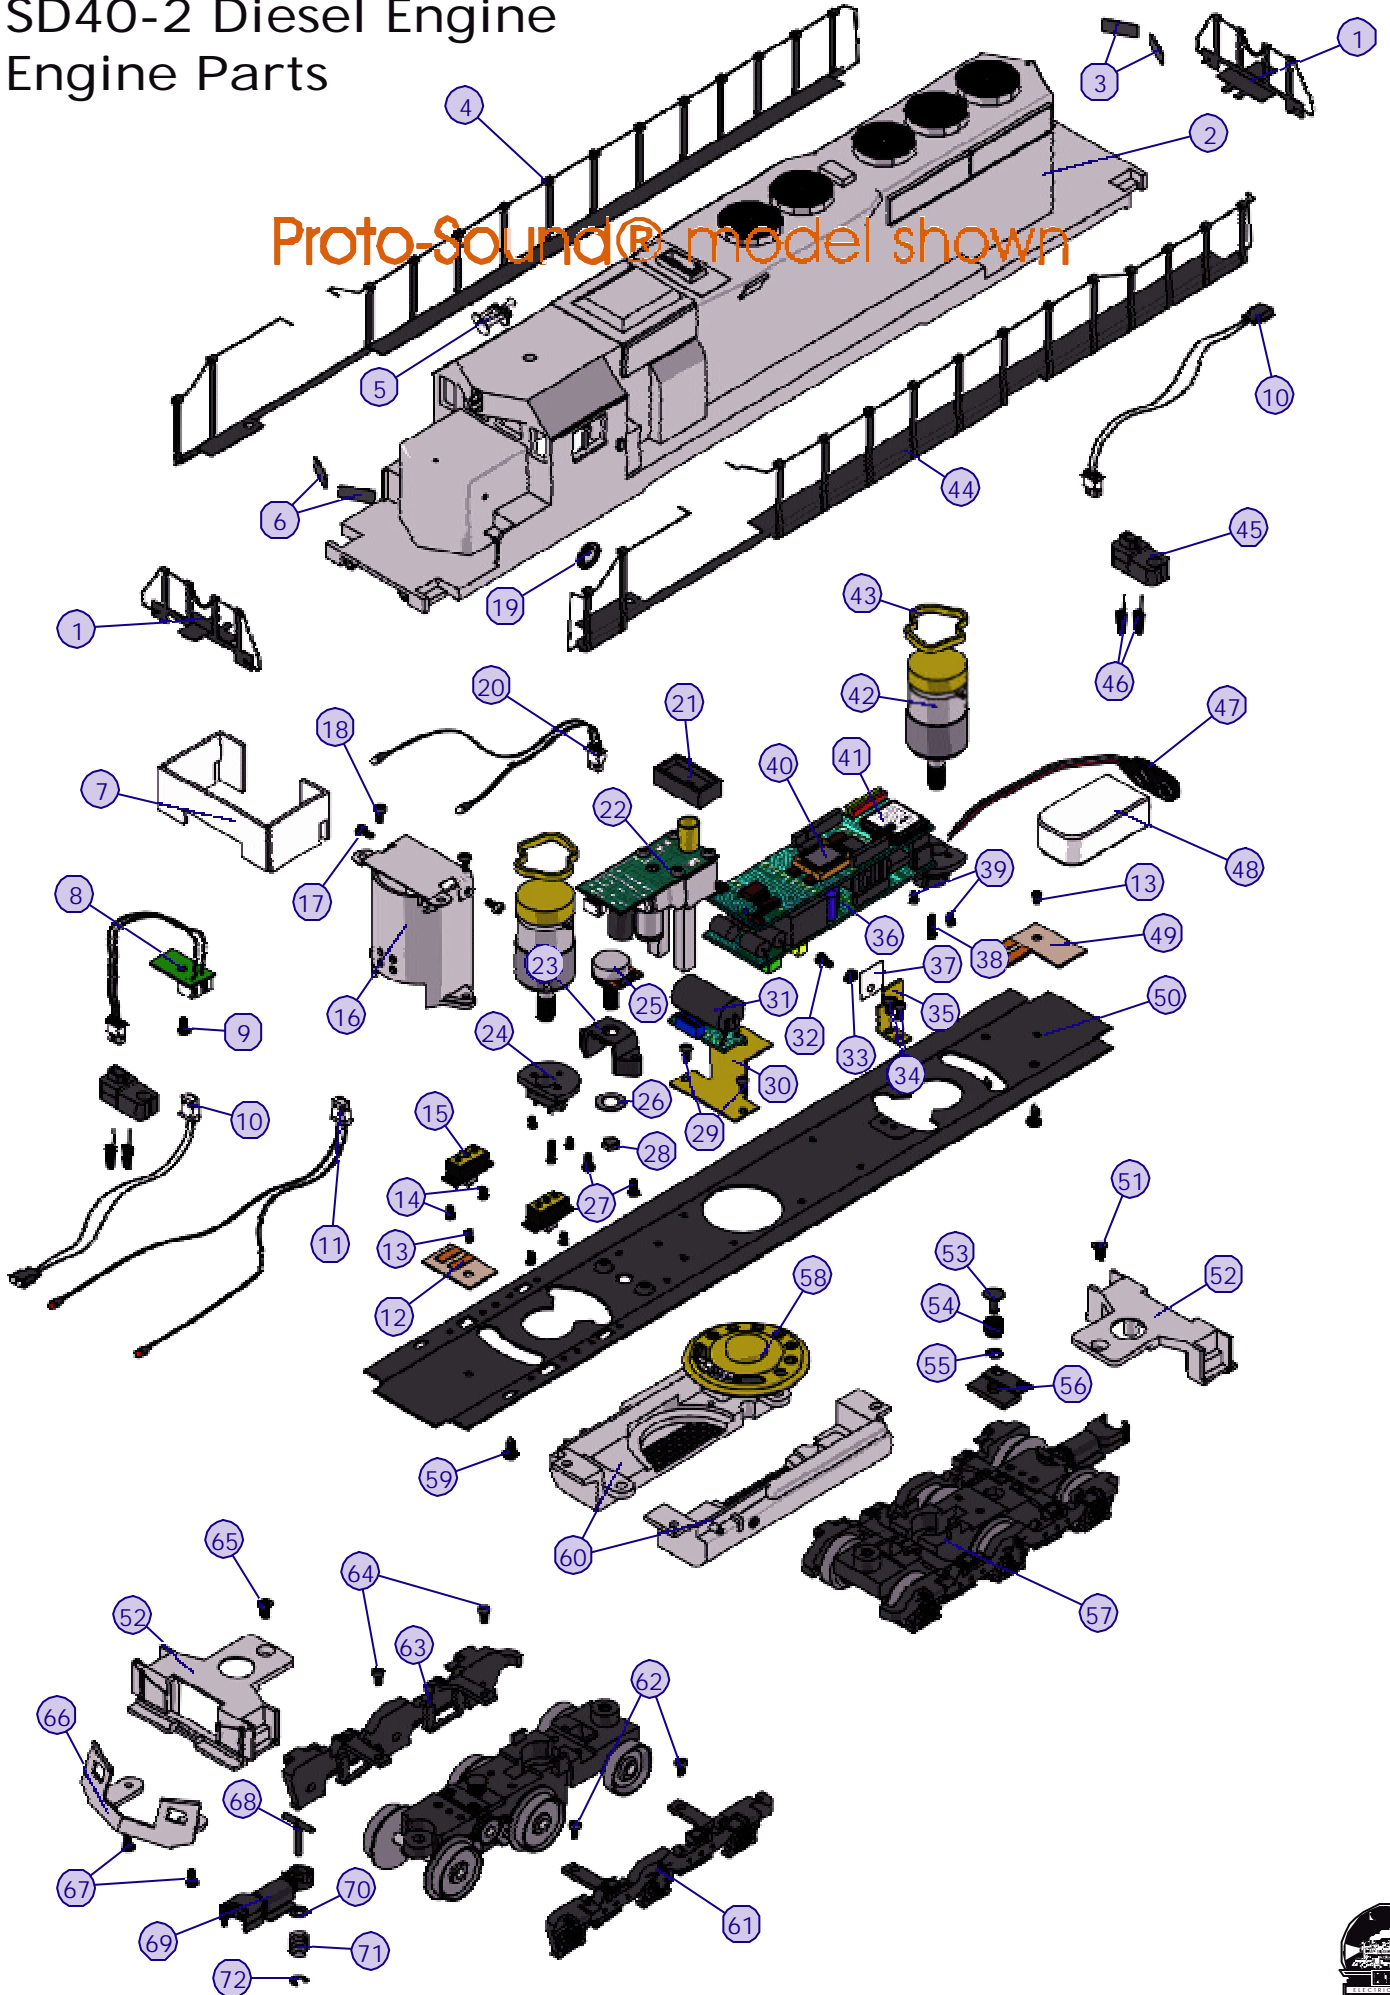

SD40-2 Diesel Engine Engine Parts

Proto-Sound® model shown