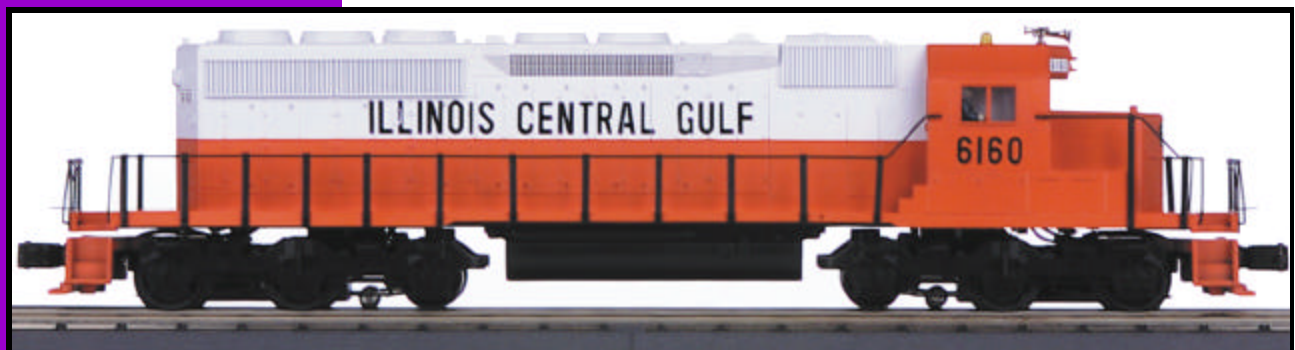

REV.012902